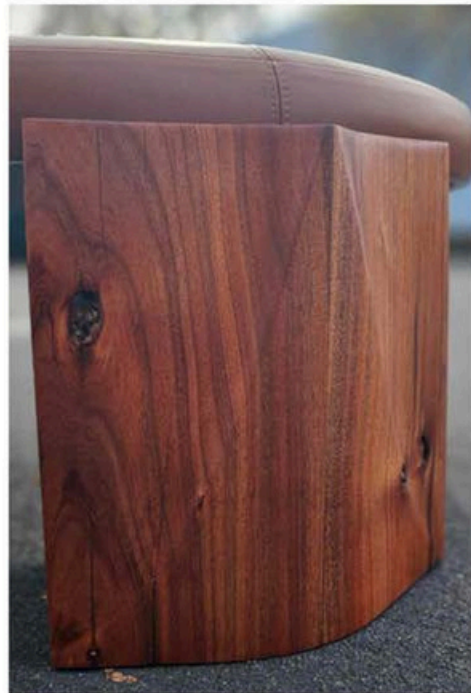

STINGRAY COLLECTION

OTTOMAN & COCKTAIL TABLE

This striking piece seamlessly blends artistry and functionality. Named for its sculptural, hand-sculpted leg reminiscent of the graceful curves of a stingray, each leg is meticulously crafted from premium cuts of wood and shaped to showcase the grain of each unique piece. Available as a leather or fabric ottoman top, or with glass for a traditional cocktail table.

ADERYN

HANDMADE IN CALIFORNIA

STINGRAY SERIES OTTOMAN / COCKTAIL TABLE

DIMENSIONS: 36" DIA x 16" H
CUSTOMIZATION AVAILABLE

Shown in Black Acacia with COL leather top

COM Required:
COL Required:

SPECIES AVAILABLE AVAILABLE:

Black Acaca
Oak
Charred Oak
Cedar
Charred Cedar
Walnut

OTHER VARIATIONS AVAILABLE:

Cocktail table with glass or wood top

COM/COL: 1.5 yards/ 28 SF
For custom sizes, please inquire

STINGRAY SERIES
FINISHES