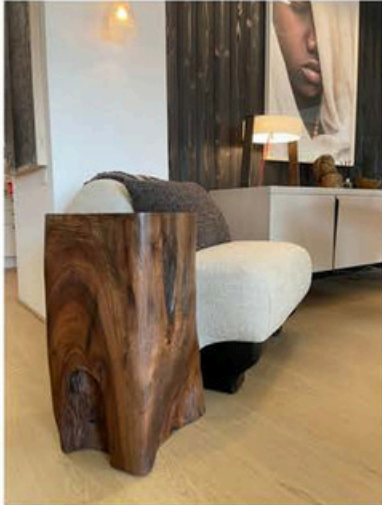

ORGANIC

SIDE TABLE / STOOL

The Organic Side Table/Stool Limited Series is the perfect meeting of nature's artistry and refined craftsmanship. Each table in this series is a unique masterpiece, skillfully sculpted to highlight the distinct grain patterns and natural beauty inherent in each cut. These pieces are neither square nor round, but rather, every piece is shaped according to the organic flow of the grain in order to best feature the ebbs and flows of the tree's natural shape.

Every piece is carefully hand-shaped, respecting the natural contours and characteristics of the wood, resulting in a one-of-a-kind piece that tells its own story. The organic forms and rich textures blend seamlessly into any space, adding a touch of nature-inspired elegance and individuality.

ADERYN

HANDMADE IN CALIFORNIA

Claro Walnut

Bleached Coastal Live Oak

Black Acacia with optional butterfly detail

ORGANIC SIDE TABLE / STOOLS limited series

DIMENSIONS: Varies 12" x 12" to 16x16 in walnut and oak,
16x16 to 21x21 in cedar and cypress up to 24" H