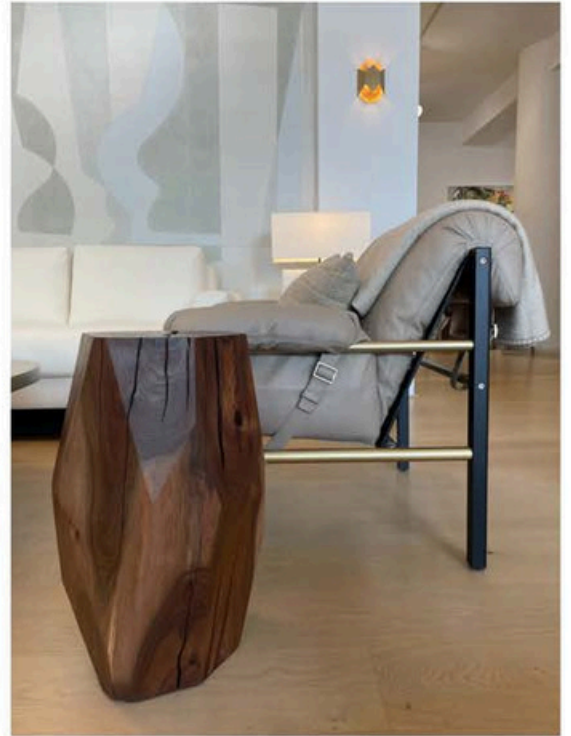

Geode in Cedar

Geode in Claro Walnut (Limited Edition)

Geodes in Charred Cedar

## SIDE TABLE/STOOL

Introducing the Geode Collection – a stunning series of one of a kind, hand-shaped sculptural pieces that infuse the natural warmth of wood into any space. Each piece is meticulously crafted to highlight the unique organic features and rich textures inherent in cedar, cypress, walnut, and oak.

The faceted design, reminiscent of natural stone geodes, speaks to a modern geometry, while the unique grain, cracks and fissures unique to each piece relates well in rustic aesthetics.

Used as a functional side table or stool, or simply as an objet d'art, the Geode fits seamlessly into any decor style, from rustic to contemporary.

## GEODE COLLECTION SIDE TABLE / STOOL / OBJECT

SIZES VARY 12- 20" DIA, standard 20"H  
SIZED BASED ON REQUEST  
CUSTOMIZATION AVAILABLE

Each piece is uniquely and meticulously shaped based on the characteristics of the wood