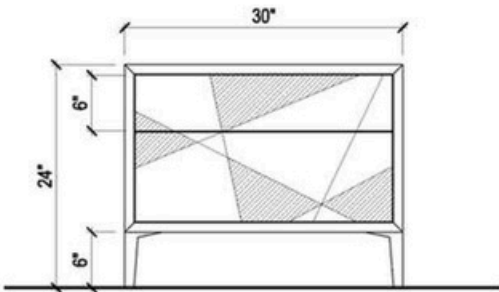

Integrated, edge-lit prep area at Bar Cabinet configuration

Ocean Ash with Brass Ceruse

Door front detail in Bleached Ash with Brushed Brass

ADERYN

HANDMADE IN CALIFORNIA

FRACTURE COLLECTION BAR CABINET

DIMENSIONS: 78" W x 36" H x 20" D
AVAILABLE IN 4 CONFIGURATIONS
CUSTOMIZATION AVAILABLE

OTHER VARIATIONS AVAILABLE:
Buffet cabinet, nightstand

ADERYN

HANDMADE IN CALIFORNIA

BUFFET - 2 DOOR

W:36" H:30"

BUFFET - 4 DOOR

W:78" H:30"

NIGHTSTAND - 2 DRAWERS

W:30" H:24"

BAR - 4 DOOR

W:78" H:36"

FRACTURE COLLECTION CASE FINISHES

Bleached Ash

Walnut

Ocean Ash with Brass Ceruse

COMING SOON