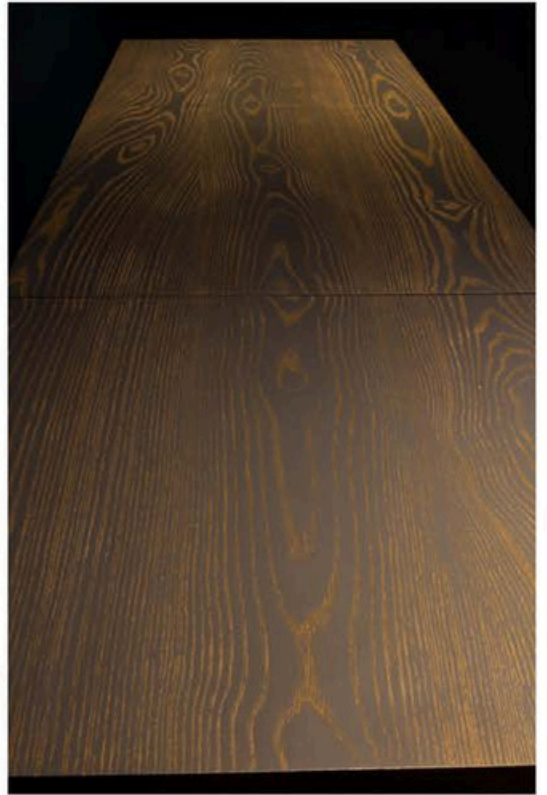

Ocean Ash with Brass Ceruse