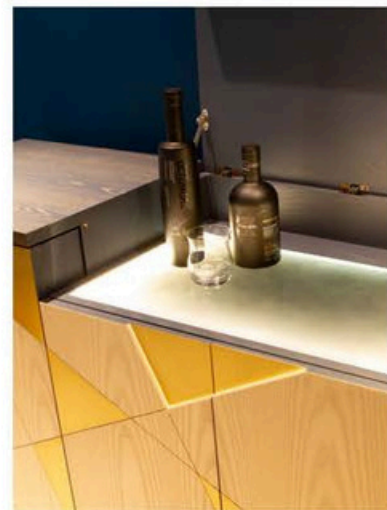

ADERYN

HANDMADE IN CALIFORNIA

FRACTURE COLLECTION BAR CABINET

DIMENSIONS: 78" W x 36" H x 20" D
AVAILABLE IN 4 CONFIGURATIONS
CUSTOMIZATION AVAILABLE

Shown:
Case: Ocean Ash with Brass Ceruse
Door Fronts: Ash
Metal: Brushed Brass

FINISHES AVAILABLE:
CASE: Ash, Walnut, Oak, Painted Ash,
Painted Ash with Brass Ceruse
DOOR FRONTS: Ash, Walnut, Oak
METAL: Brushed Brass

OTHER VARIATIONS AVAILABLE:
Buffet cabinet, nightstand