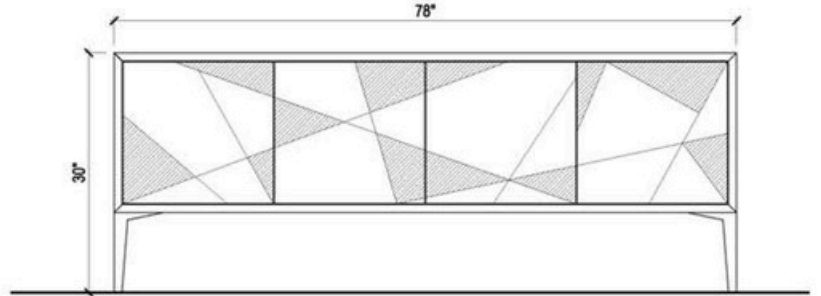

Inspired by the concept of fractured geometry, the cabinet features a distinctive façade with intersecting lines and shapes, crafted from walnut or bleached ash and accented with brushed brass inlays. This unique pattern creates a dynamic visual effect, lending an element of modern artistry to any interior. The sleek, minimalist silhouette of the Fracture Cabinet ensures it seamlessly fits within a variety of design aesthetics, while providing practical storage solutions.

Integrated, edge-lit prep area at Bar Cabinet configuration

Ocean Ash with Brass Ceruse

Door front detail in Bleached Ash with Brushed Brass

ADERYN

HANDMADE IN CALIFORNIA

FRACTURE COLLECTION BAR CABINET

DIMENSIONS: 78" W x 36" H x 20" D
AVAILABLE IN 4 CONFIGURATIONS
CUSTOMIZATION AVAILABLE

OTHER VARIATIONS AVAILABLE:
Buffet cabinet, nightstand

ADERYN

HANDMADE IN CALIFORNIA

BUFFET - 2 DOOR

W:36" H:30"

BUFFET - 4 DOOR

W:78" H:30"

NIGHTSTAND - 2 DRAWERS

W:30" H:24"

BAR - 4 DOOR

W:78" H:36"

FRACTURE COLLECTION CASE FINISHES

Bleached Ash

Walnut

Ocean Ash with Brass Ceruse

COMING SOON