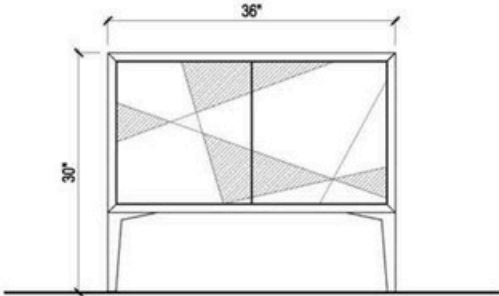

Integrated, edge-lit prep area at Bar Cabinet configuration

Ocean Ash with Brass Ceruse

Door front detail in Bleached Ash with Brushed Brass

ADERYN

HANDMADE IN CALIFORNIA

FRACTURE COLLECTION BAR CABINET

DIMENSIONS: 78" W x 36" H x 20" D
AVAILABLE IN 4 CONFIGURATIONS
CUSTOMIZATION AVAILABLE

OTHER VARIATIONS AVAILABLE:
Buffet cabinet, nightstand

ADERYN

HANDMADE IN CALIFORNIA

BUFFET - 2 DOOR

W:36" H:30"

BUFFET - 4 DOOR

W:78" H:30"

NIGHTSTAND - 2 DRAWERS