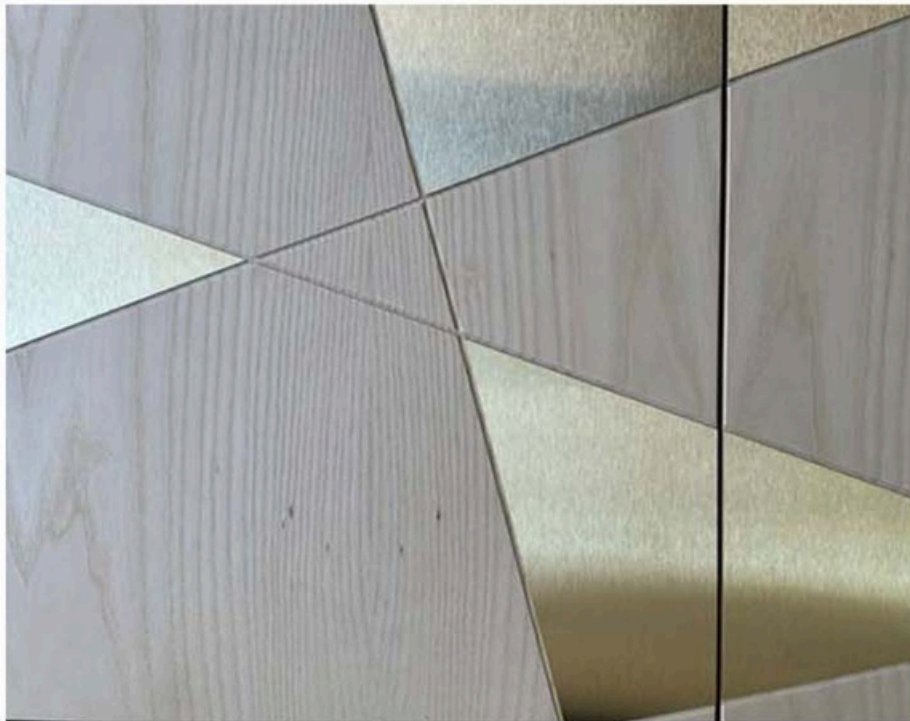

Door front detail in Bleached Ash with Brushed Brass