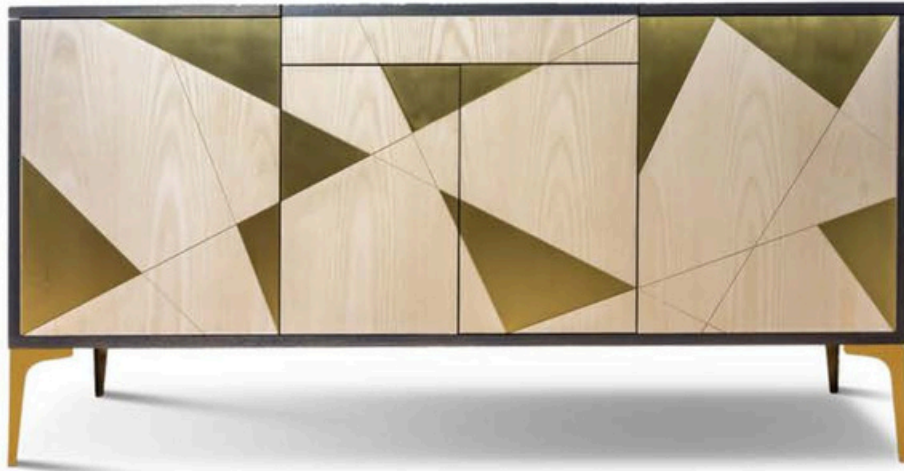

FRACTURE COLLECTION

The Fracture Collection is a striking blend of contemporary design and masterful craftsmanship. Available as a bar cabinet, buffet, or nightstand, each piece in this collection embodies a perfect balance of form and function.

Inspired by the concept of fractured geometry, the cabinet features a distinctive façade with intersecting lines and shapes, crafted from walnut or bleached ash and accented with brushed brass inlays. This unique pattern creates a dynamic visual effect, lending an element of modern artistry to any interior. The sleek, minimalist silhouette of the Fracture Cabinet ensures it seamlessly fits within a variety of design aesthetics, while providing practical storage solutions.

Integrated, edge-lit prep area at Bar Cabinet configuration

Ocean Ash with Brass Ceruse

Door front detail in Bleached Ash with Brushed Brass

ADERYN

HANDMADE IN CALIFORNIA

FRACTURE COLLECTION BAR CABINET

DIMENSIONS: 78" W x 36" H x 20" D
AVAILABLE IN 4 CONFIGURATIONS
CUSTOMIZATION AVAILABLE

Shown:
Case: Ocean Ash with Brass Ceruse
Door Fronts: Ash
Metal: Brushed Brass

FINISHES AVAILABLE:
CASE: Ash, Walnut, Oak, Painted Ash,
Painted Ash with Brass Ceruse
DOOR FRONTS: Ash, Walnut, Oak
METAL: Brushed Brass