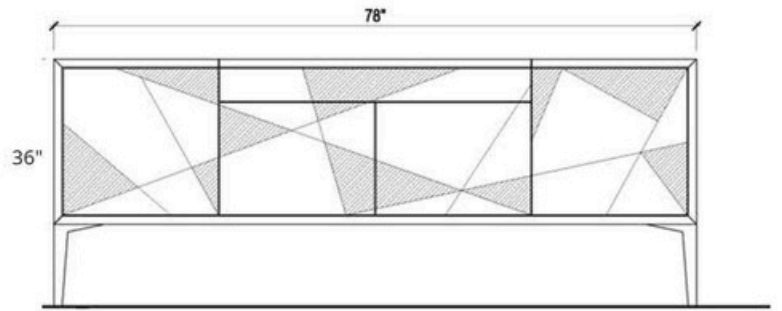

Inspired by the concept of fractured geometry, the cabinet features a distinctive façade with intersecting lines and shapes, crafted from walnut or bleached ash and accented with brushed brass inlays. This unique pattern creates a dynamic visual effect, lending an element of modern artistry to any interior. The sleek, minimalist silhouette of the Fracture Cabinet ensures it seamlessly fits within a variety of design aesthetics, while providing practical storage solutions.

Integrated, edge-lit prep area at Bar Cabinet configuration

Ocean Ash with Brass Ceruse

Door front detail in Bleached Ash with Brushed Brass

ADERYN

HANDMADE IN CALIFORNIA

FRACTURE COLLECTION BAR CABINET

DIMENSIONS: 78" W x 36" H x 20" D
AVAILABLE IN 4 CONFIGURATIONS
CUSTOMIZATION AVAILABLE

OTHER VARIATIONS AVAILABLE:
Buffet cabinet, nightstand

ADERYN

HANDMADE IN CALIFORNIA

BUFFET - 2 DOOR

W:36" H:30"

BUFFET - 4 DOOR

W:78" H:30"

NIGHTSTAND - 2 DRAWERS

W:30" H:24"

BAR - 4 DOOR

W:78" H:36"

FRACTURE COLLECTION CASE FINISHES

Bleached Ash

Walnut

Ocean Ash with Brass Ceruse

COMING SOON