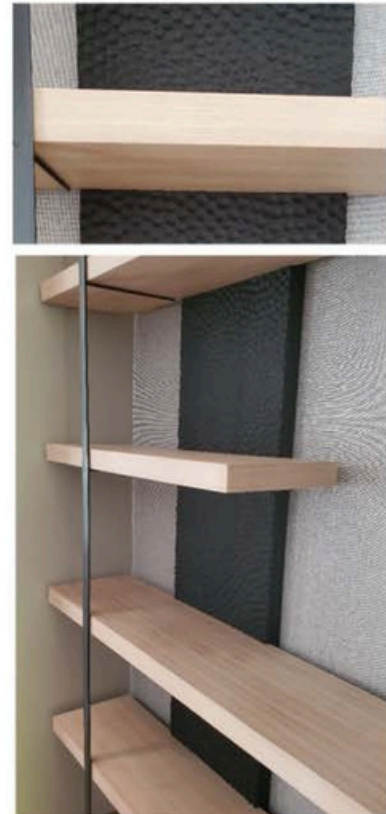

ETAGERE

WALL SHELF

The Etagere wall shelf is a contemporary nod to the traditional 19th Century French etagere display shelf. Available in numerous configurations, it is a uniquely sculptural solution to practical storage and display needs.

Available in monochromatic finish, or contrasting shelves and back panel as well as optional metal detail, Additional textural options available at the backpanel with the addition of our custom hand-carved Tempest textures.

ADERYN

HANDMADE IN CALIFORNIA

ETAGERE WALL SHELF

DIMENSIONS: 68" W x 80" H x 14" D
AVAILABLE IN 7 CONFIGURATIONS
CUSTOMIZATION AVAILABLE

Shown:
Configuration A
Shelves: Bleached Walnut
Back panel: Charred oak with Tempest
Small handcarved texture
Metal: Blackened Steel

FINISHES AVAILABLE:
Shelves: Bleached Walnut, Walnut, Oak, Ash,
Mahogany
Back Panel: Oak, Charred Oak, Cedar, Charred
Cedar, Cypress, Charred Cypress
Carved Detail: Available in Tempest hand-carved
texture in Small, Medium or Large
Metal: Blackened Steel, Blackened Brass, Brushed
Brass