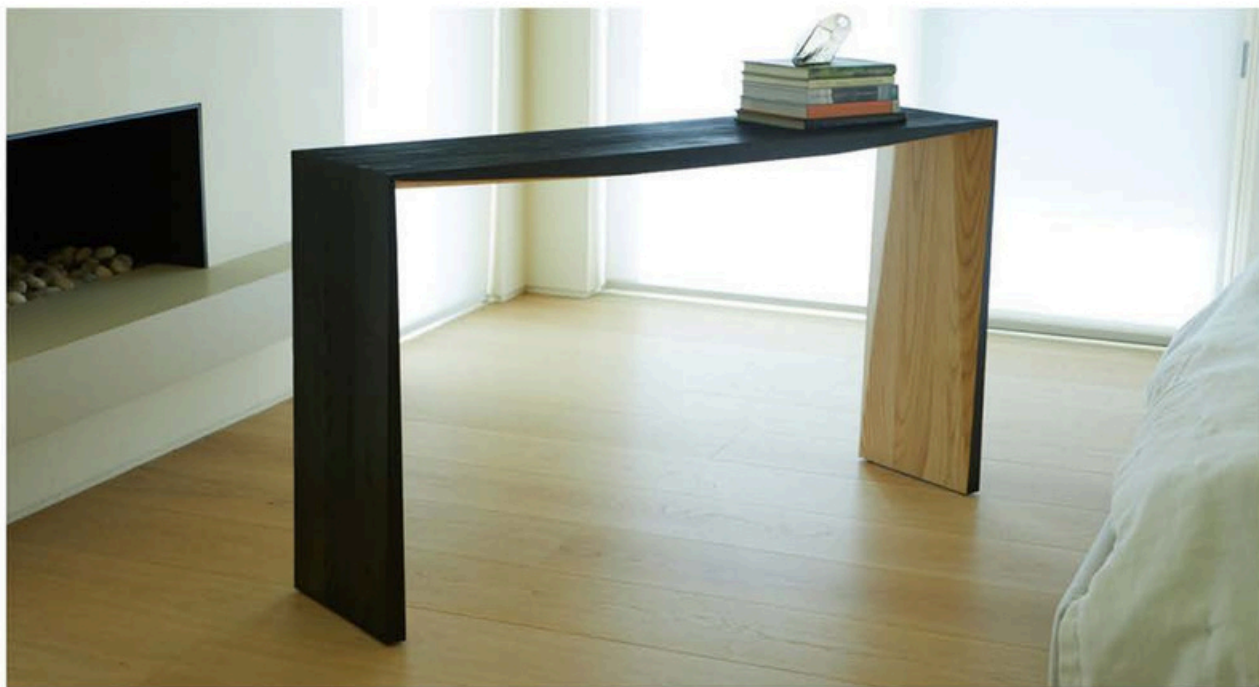

EMBER COLLECTION

CONSOLE TABLE

The Ember Console is defined by its streamlined and geometric silhouette. It feels simultaneously lightweight and graceful, yet has a substantial presence. The hand-shaped interior enhances the natural solid wood grain to create a dramatic elegance.

Available in either solid Ash or Oak with contrasting charred surface and sides with natural oiled underside, or in solid oiled Walnut throughout.

The Ember Collection also includes desk, nightstand and end table variations.

ADERYN

HANDMADE IN CALIFORNIA

EMBER COLLECTION CONSOLE TABLE

DIMENSIONS: 55"L X 15"D X 32"H
(CUSTOMIZATION AVAILABLE)

Charred outer surface with hand-sculpted
underside in a natural oil finish

Shown in Charred Ash with Ash interior