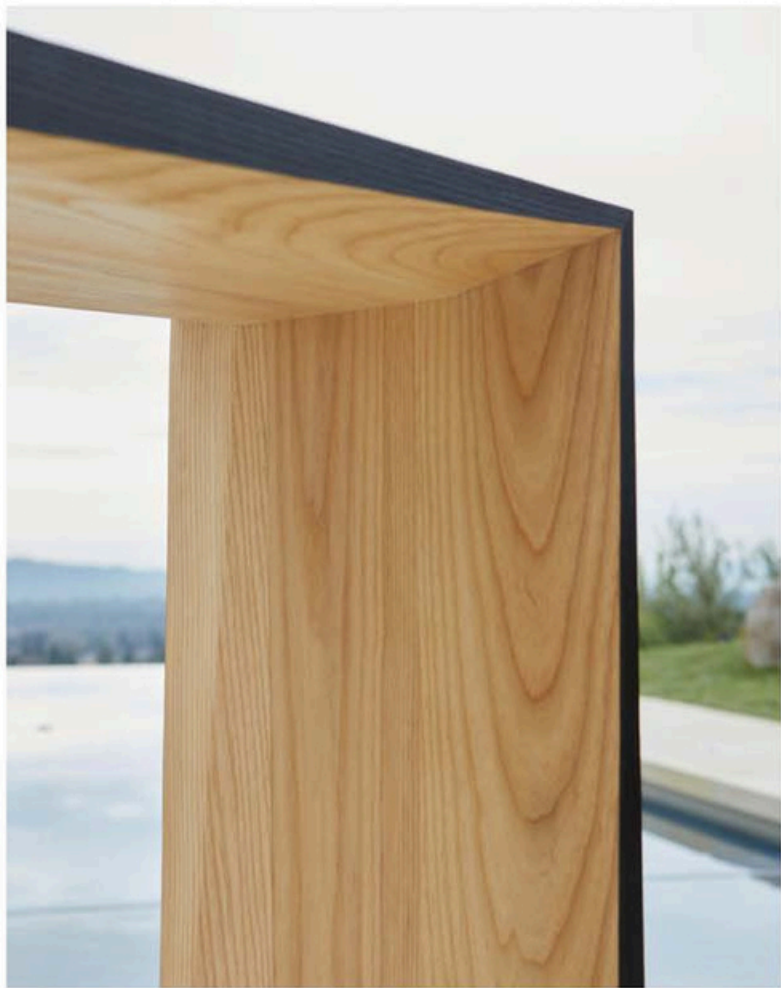

EMBER COLLECTION

CONSOLE TABLE

The Ember Console is defined by its streamlined and geometric silhouette. It feels simultaneously lightweight and graceful, yet has a substantial presence. The hand-shaped interior enhances the natural solid wood grain to create a dramatic elegance.

Available in either solid Ash or Oak with contrasting charred surface and sides with natural oiled underside, or in solid oiled Walnut throughout.

The Ember Collection also includes desk, nightstand and end table variations.

ADERYN

HANDMADE IN CALIFORNIA

EMBER COLLECTION CONSOLE TABLE

DIMENSIONS: 55"L X 15"D X 32"H
(CUSTOMIZATION AVAILABLE)

Charred outer surface with hand-sculpted
underside in a natural oil finish

Shown in Charred Ash with Ash interior